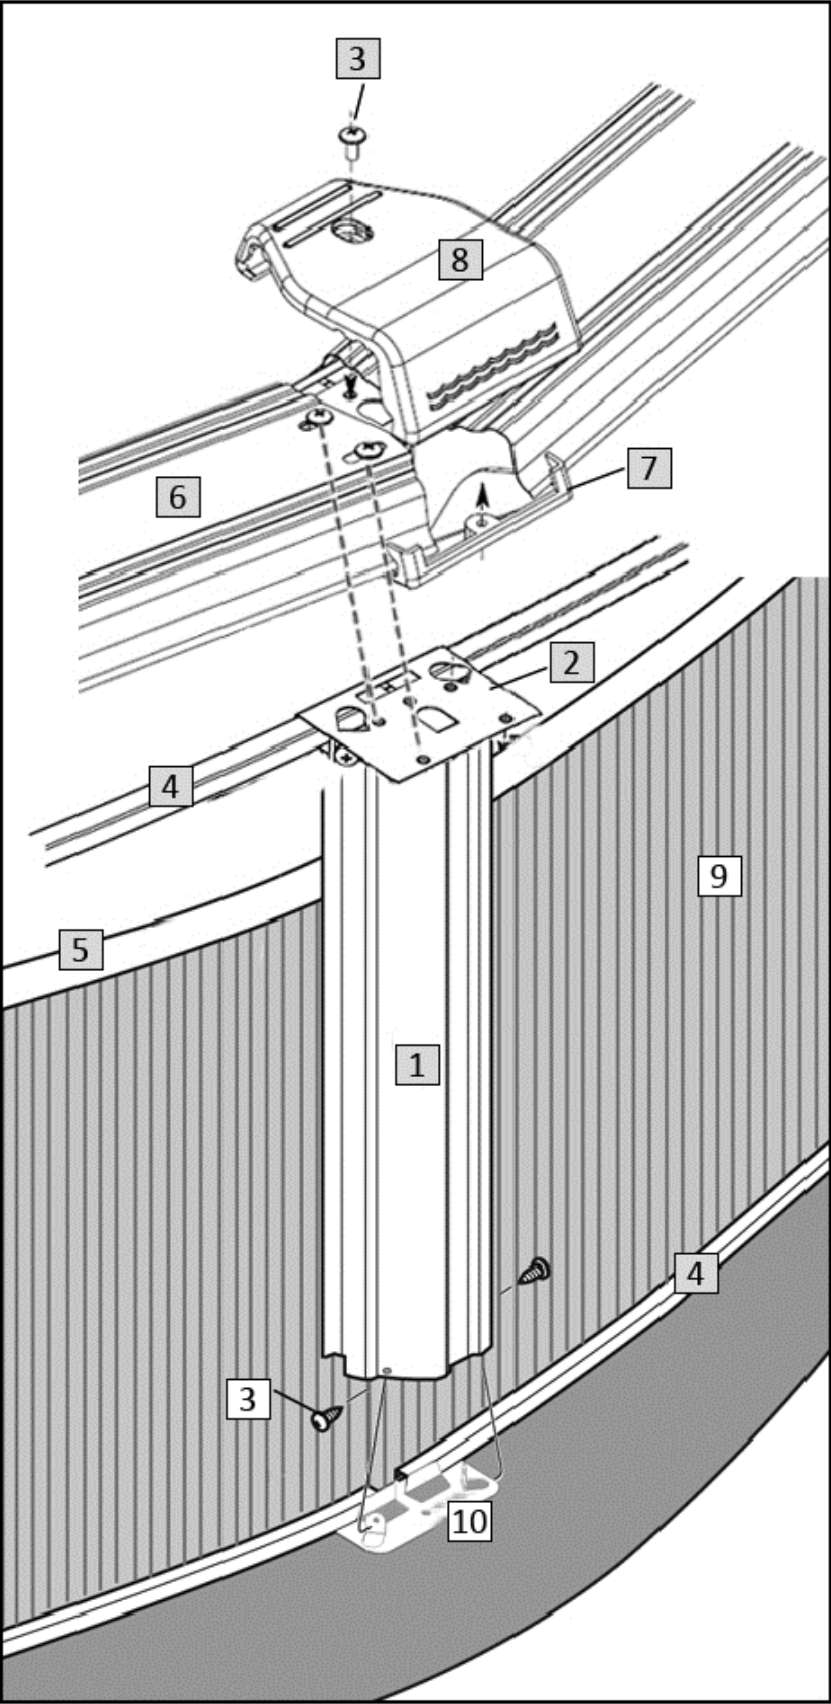

Belize 24' Round 48"

NB2508

Key #	Part Description	Item #
1	6in Vertical	NBP1027
2	Resin Upper Joint	NBP1068
3	Seat Cover Hardware	NBP1032
3	Wall Joint Hardware	NBP1021
4	5/8+Rail	NBP1057
5	Plastic Edging	NL107
6	6in Top Seat	NBP1023
7	6in Seat Cover Bracket	NBP1030
8	6in Seat Cover	NBP1029
9	Wall	PC5202
10	Resin Lower Joint	NBP1069